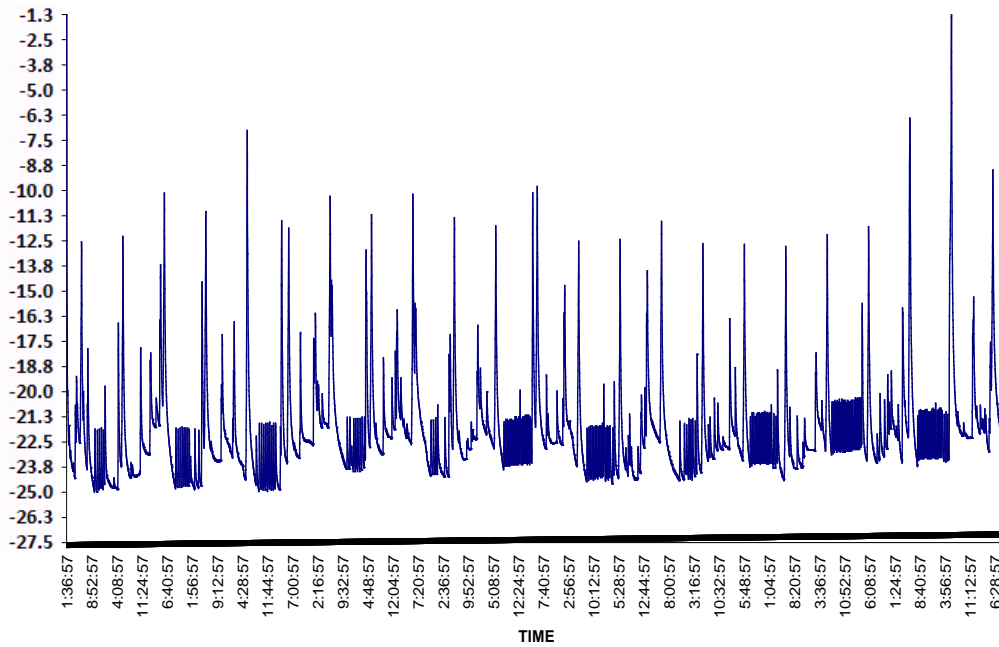

SUPPLY TEMP XDX AVERAGE TEMP -3.57