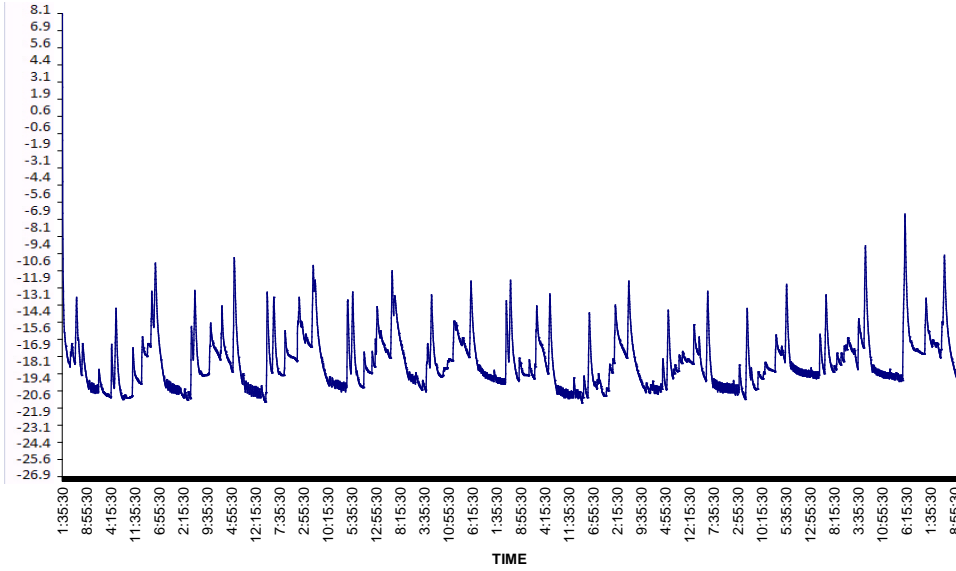

RETURN TEMPERATURE - POST XDX AVERAGE TEMPERATURE -2.35