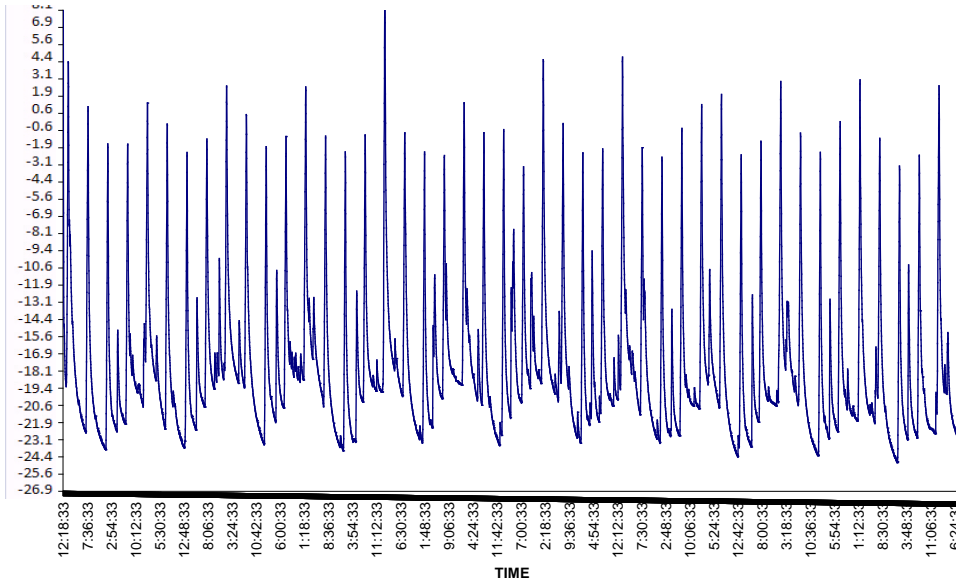

RETURN TEMPERATURE - PREXDX